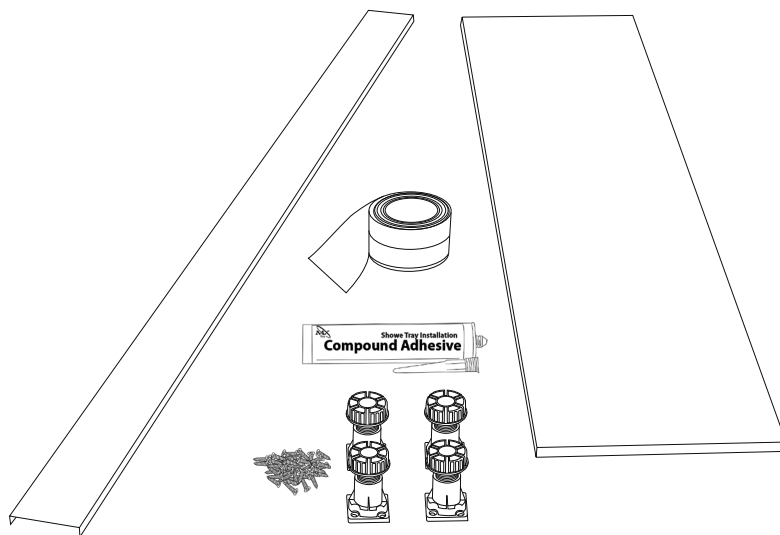

Extension Set for Universal Easy Plumb Kit

Option 3 (with wood)

For use with Universal Easy Plumb Kit (Option 3, with wood) for shower trays with one or more dimensions longer than 1200mm and up to 1700mm in length.

Refer to the Installation Instructions supplied with the main easy plumb kit.

Parts Supplied

1

Qty 1

1700mm Straight Panel

2

Qty 4

Leg Mounting Brackets