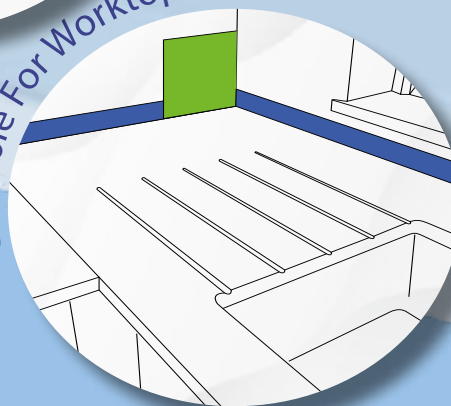

Available in Two Lengths

2.8 Metre

3.8 Metre

Suitable For Shower Trays

Suitable For Baths

Suitable For Worktops

Versatile Seal Strip

Install with three simple steps.....