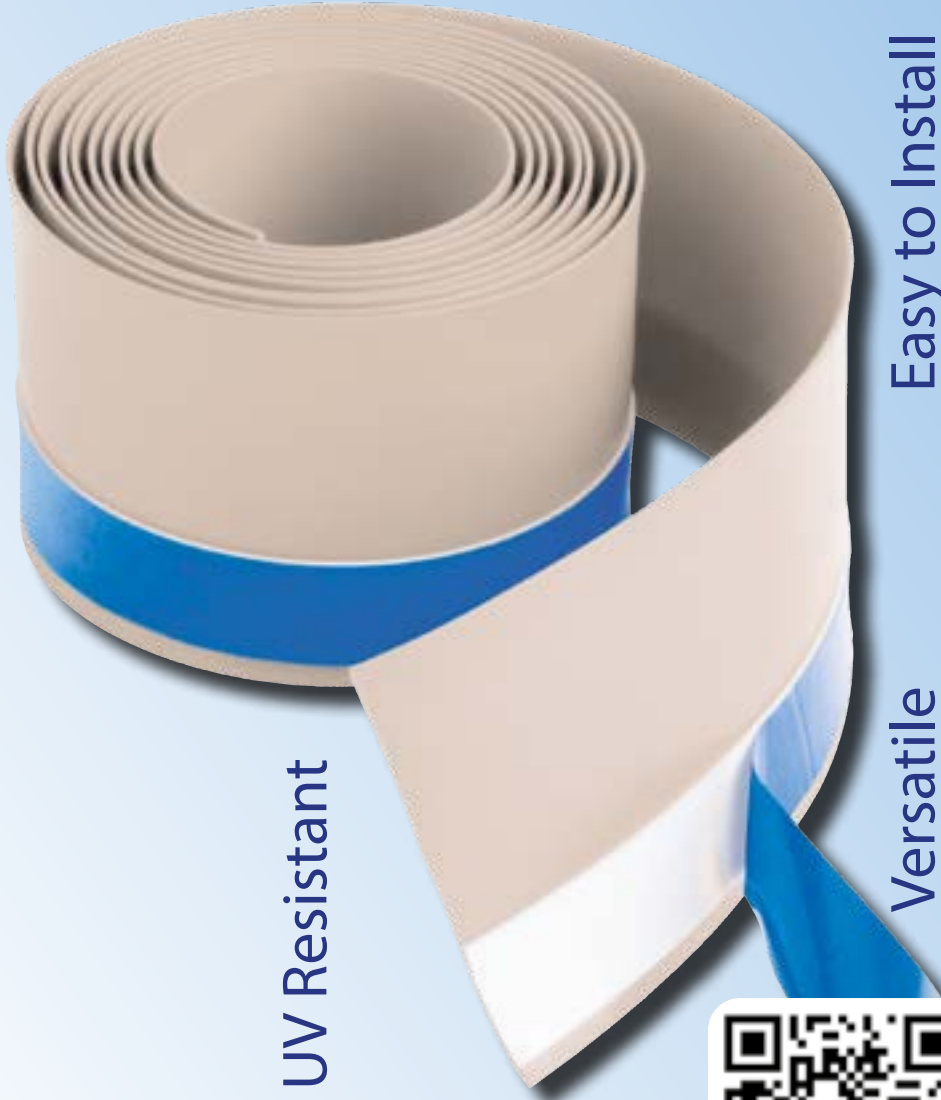

Versatile Seal Strip

Converts any flat surface to a upstand option enabling a tiling upstand seal

Available in Two lengths

UV Resistant

Easy to Install

Versatile

Versatile Seal Strip

Converts any flat surface to a upstand option enabling a tiling upstand seal between the tile and the wall

Tiling Upstand Seal Strip

This product range is available in two lengths to suit all applications

The Versatile Seal Strip converts any flat top surface to a tiling upstand option.

A manufactured PVC extrusion with a 20mm PE Foam adhesive tape ensuring a secure bond to most materials.

Features

- High tack that bonds immediately to almost all materials.
- Good gap filling on uneven mouldings and extrusions.
- Quick and easy to install
- Excellent ageing and UV resistance.
- Clean and simple to use.
- No drying or curing times.
- No contamination of other surfaces
- Contract lengths available upon request.

Available in Two Lengths

2.8 Metre

3.8 Metre

Suitable For Shower Trays

Suitable For Baths

Suitable For Worktops

Versatile Seal Strip

Install with three simple steps.....